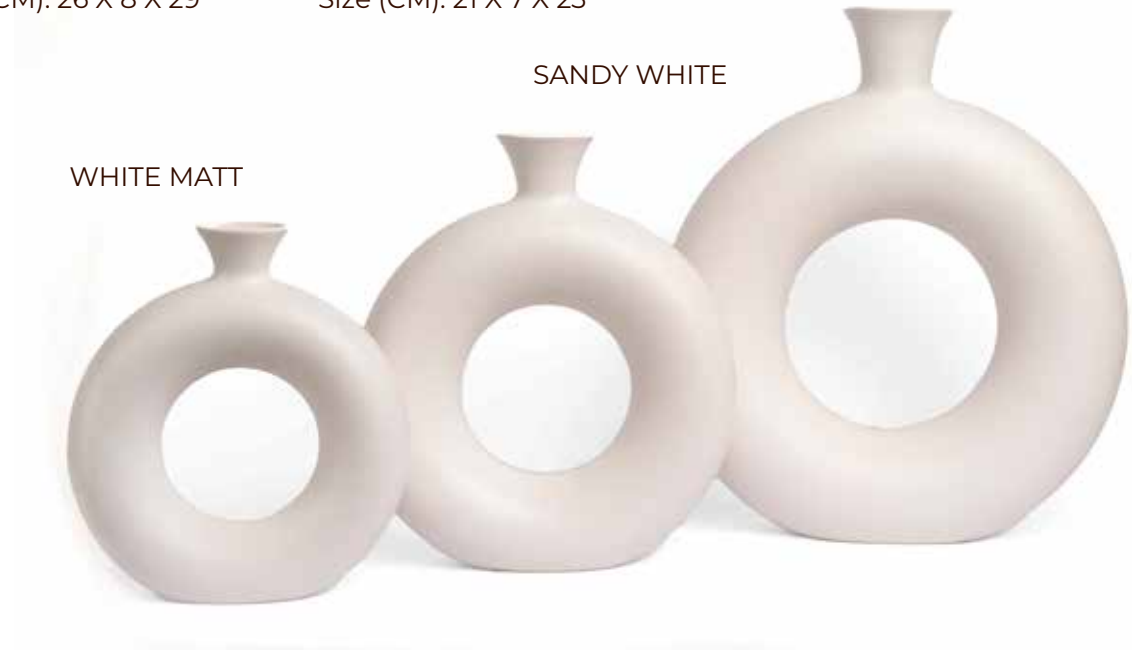

Size (CM): 33 X 10 X 36

K0499029 (M)

Size (CM): 26 X 8 X 29

K0499023 (S)

Size (CM): 21 X 7 X 23

SANDY MOLE

WHITE MATT

SANDY WHITE