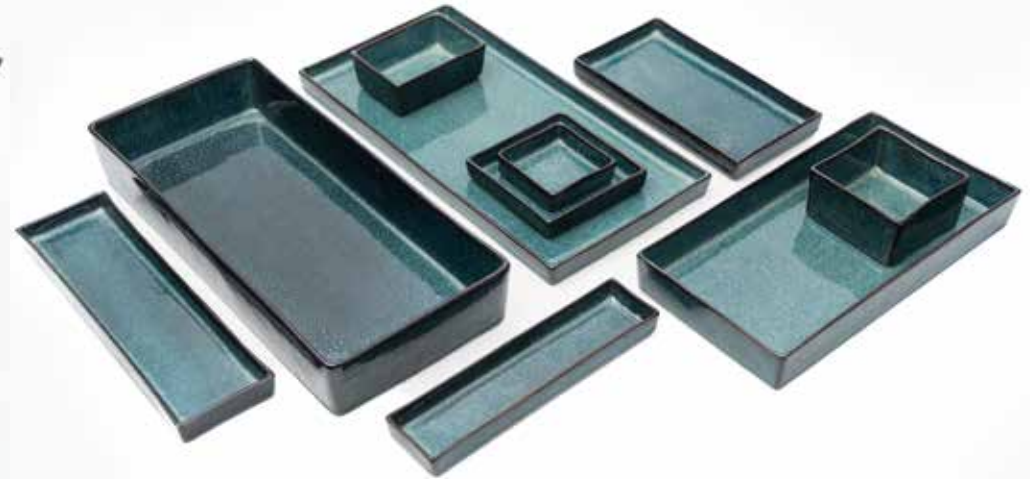

9-P2024-021

Size (CM): 10 X 7 X 4

SQUARE HIGH

8-P2024-015

Size (CM): 9.5 X 9.5 X 5

SERVING PLATES - SQ TYPE

BLUE REACTIVE

BLUE OCEAN REACTIVE